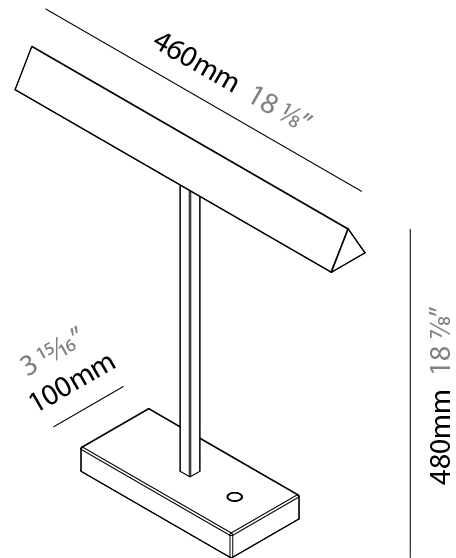

PROJECT	
TYPE	
SPECIFIER	
QUANTITY	
DATE	

ELLE PORTABLE

D204000-

base number   Finish
Options

1. To build a product code in our configurator select the specify button on the base model # product page
2. To build a manual product code on this datasheet choose from the options listed below in blue font and add the suffix to the base model #

GENERAL

Series: Elle
Brand: Zaneen
Division: Design
Mounting Type: Portable
Mounting Location: Table
Subcategory: Task

PHYSICAL

Shape: Abstract
Length (mm): 460
Length (in): 18 7/8
Width (mm): 100
Width (in): 3 15/16
Height (mm): 480
Height (in): 18 7/8
Light Distribution: Direct
Diffuser: Acrylic Bi-Satin
Fixture Finish: MBK / MWH / MCB
Fixture Material: Aluminum

ELECTRICAL

Lamp Type: LED
Input Wattage (W): 6
Dimming: Touch Dimming
Driver Included: Yes
Driver Location: Inline Transformer Plug
Driver Class: Class 2
Input Voltage (V): 120 - 277
Output Voltage (V): 24

LED

Color Temperature (°K): 3000
CRI: >90 CRI
Lamp Life (hrs): 50000

OPTICAL

RATINGS AND CERTIFICATIONS

Certified By: Certified for North American Standards
IP rating: IP20