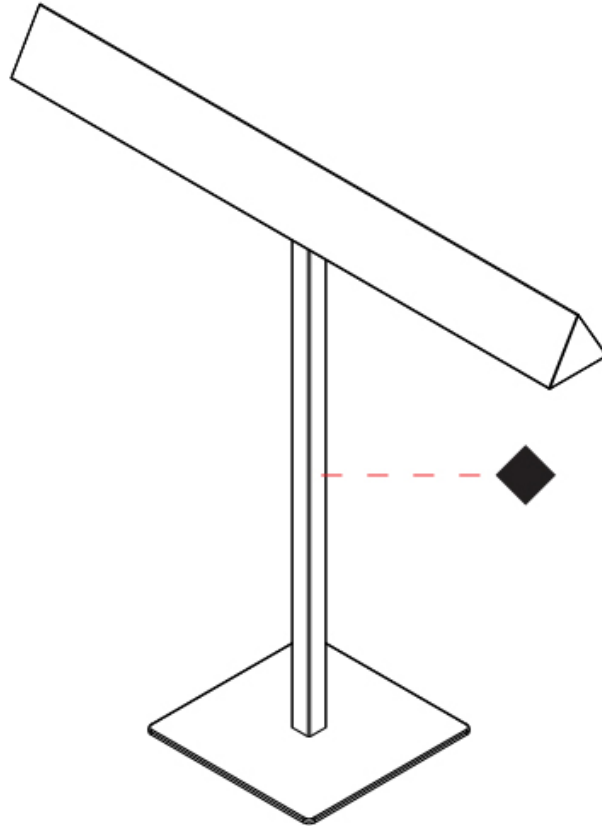

D204001-

PROJECT

TYPE

SPECIFIER

QUANTITY

DATE

D