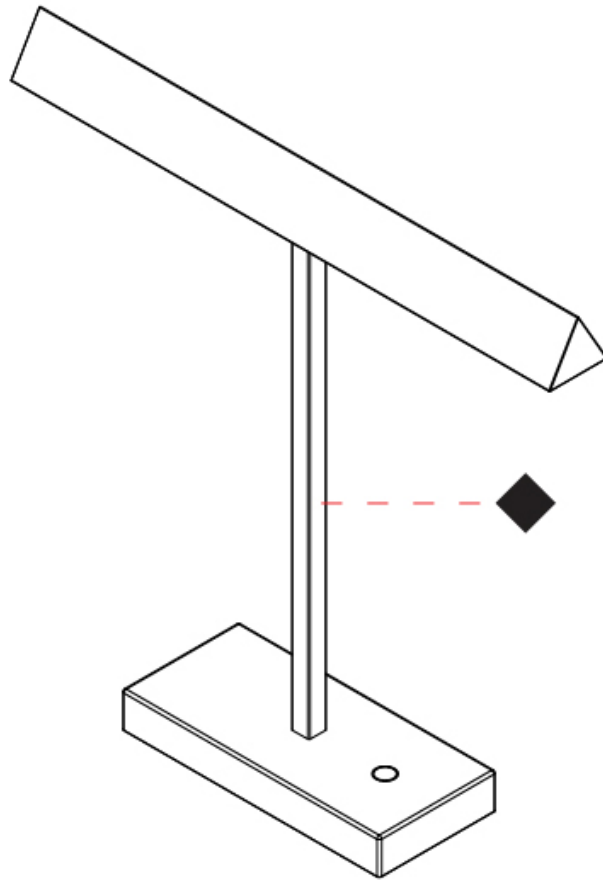

D204000-

PROJECT _____

TYPE _____

SPECIFIER _____

QUANTITY _____

DATE _____

D